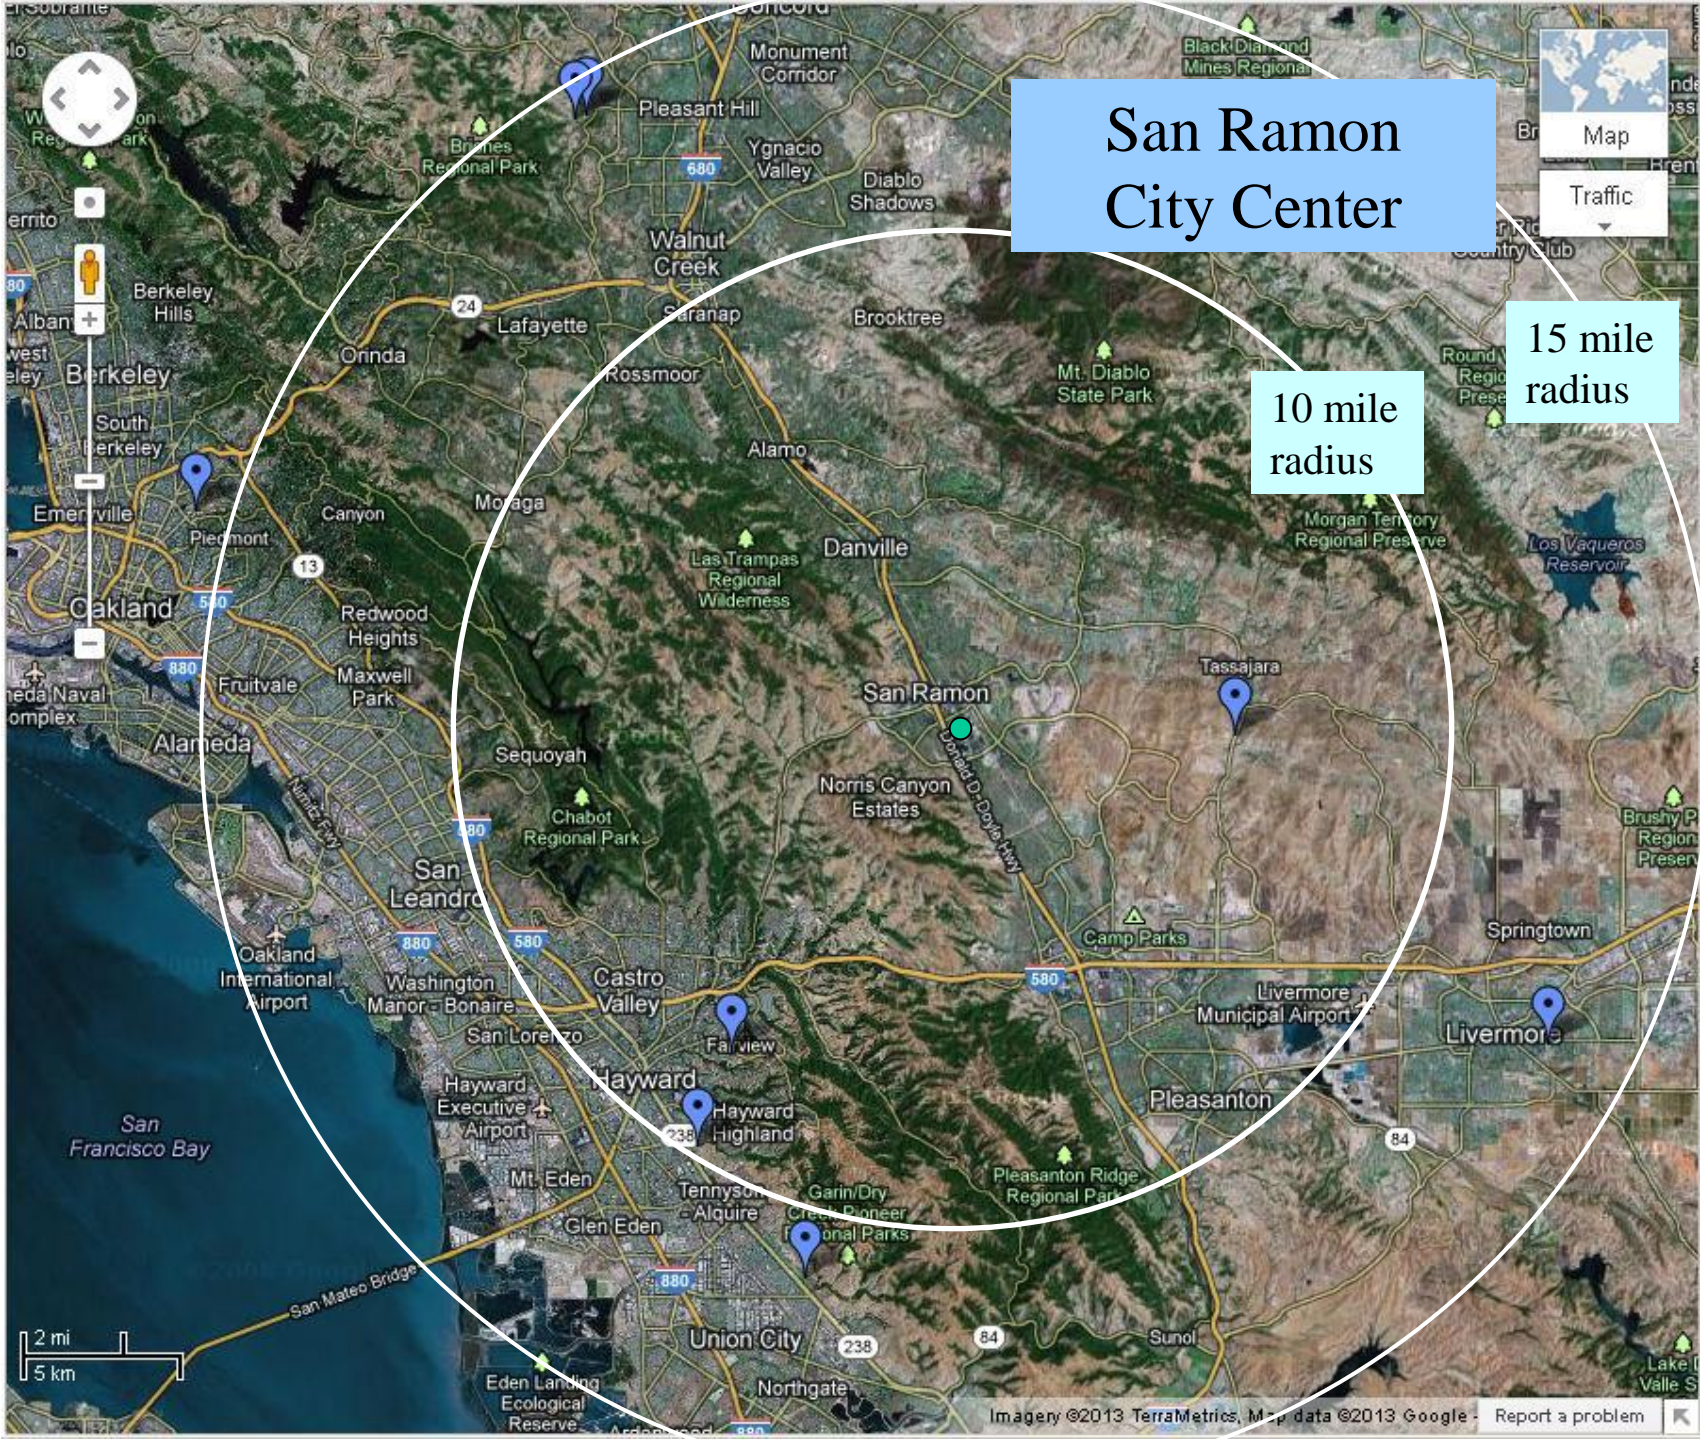

# Danville Town Center

15 mile radius

10 mile radius

# San Ramon City Center

15 mile radius

10 mile radius

Map  
Traffic

2 mi  
5 km

# Pleasanton City Center

10 mile radius

15 mile radius

Oakmont

Queen of Heaven

Map  
Traffic