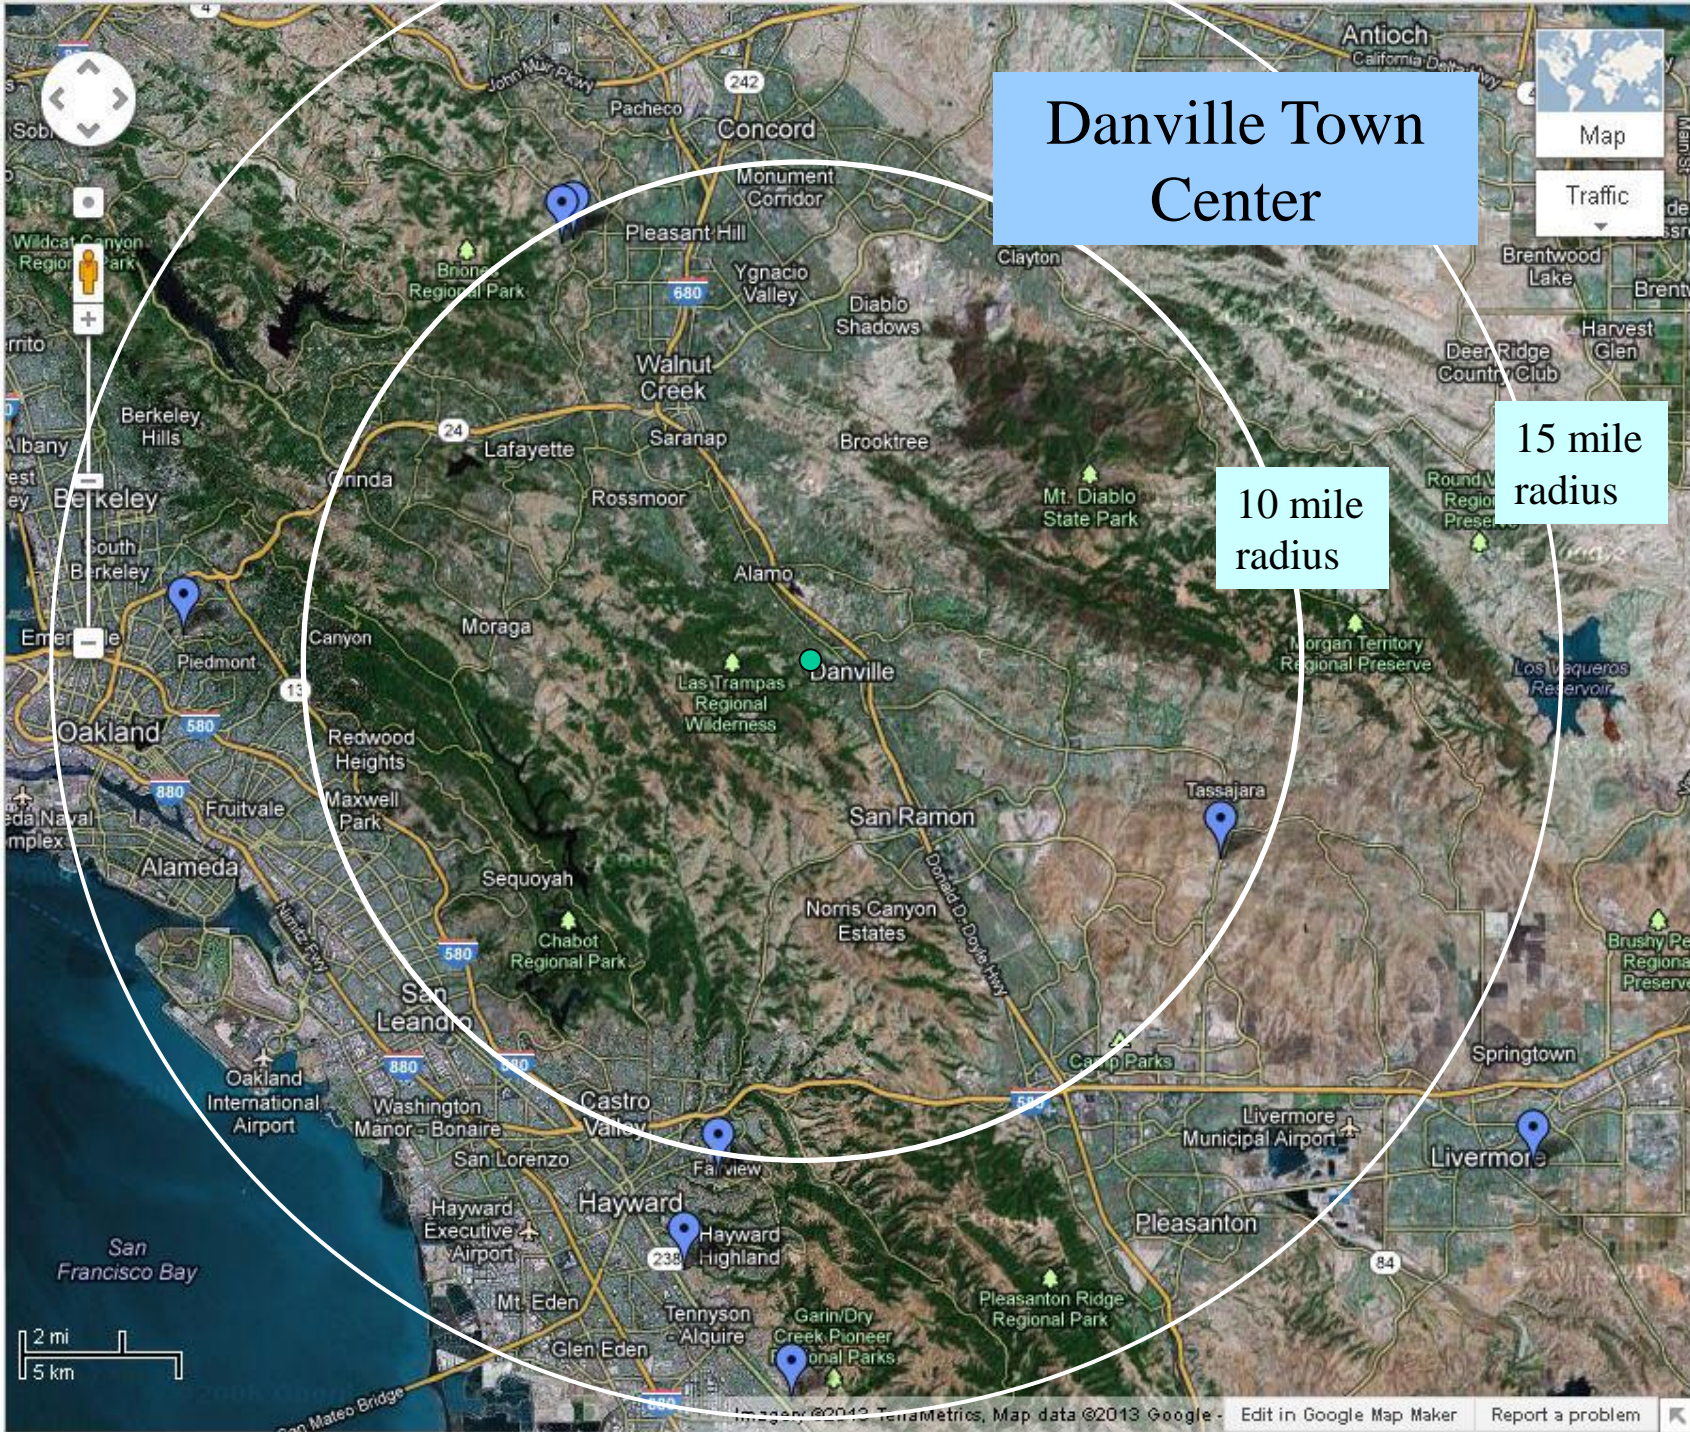

# Danville Town Center

15 mile radius

10 mile radius

# San Ramon City Center

15 mile radius

10 mile radius

Map  
Traffic

2 mi  
5 km

# Pleasanton City Center

10 mile radius

15 mile radius

Oakmont

Queen of Heaven

Map  
Traffic