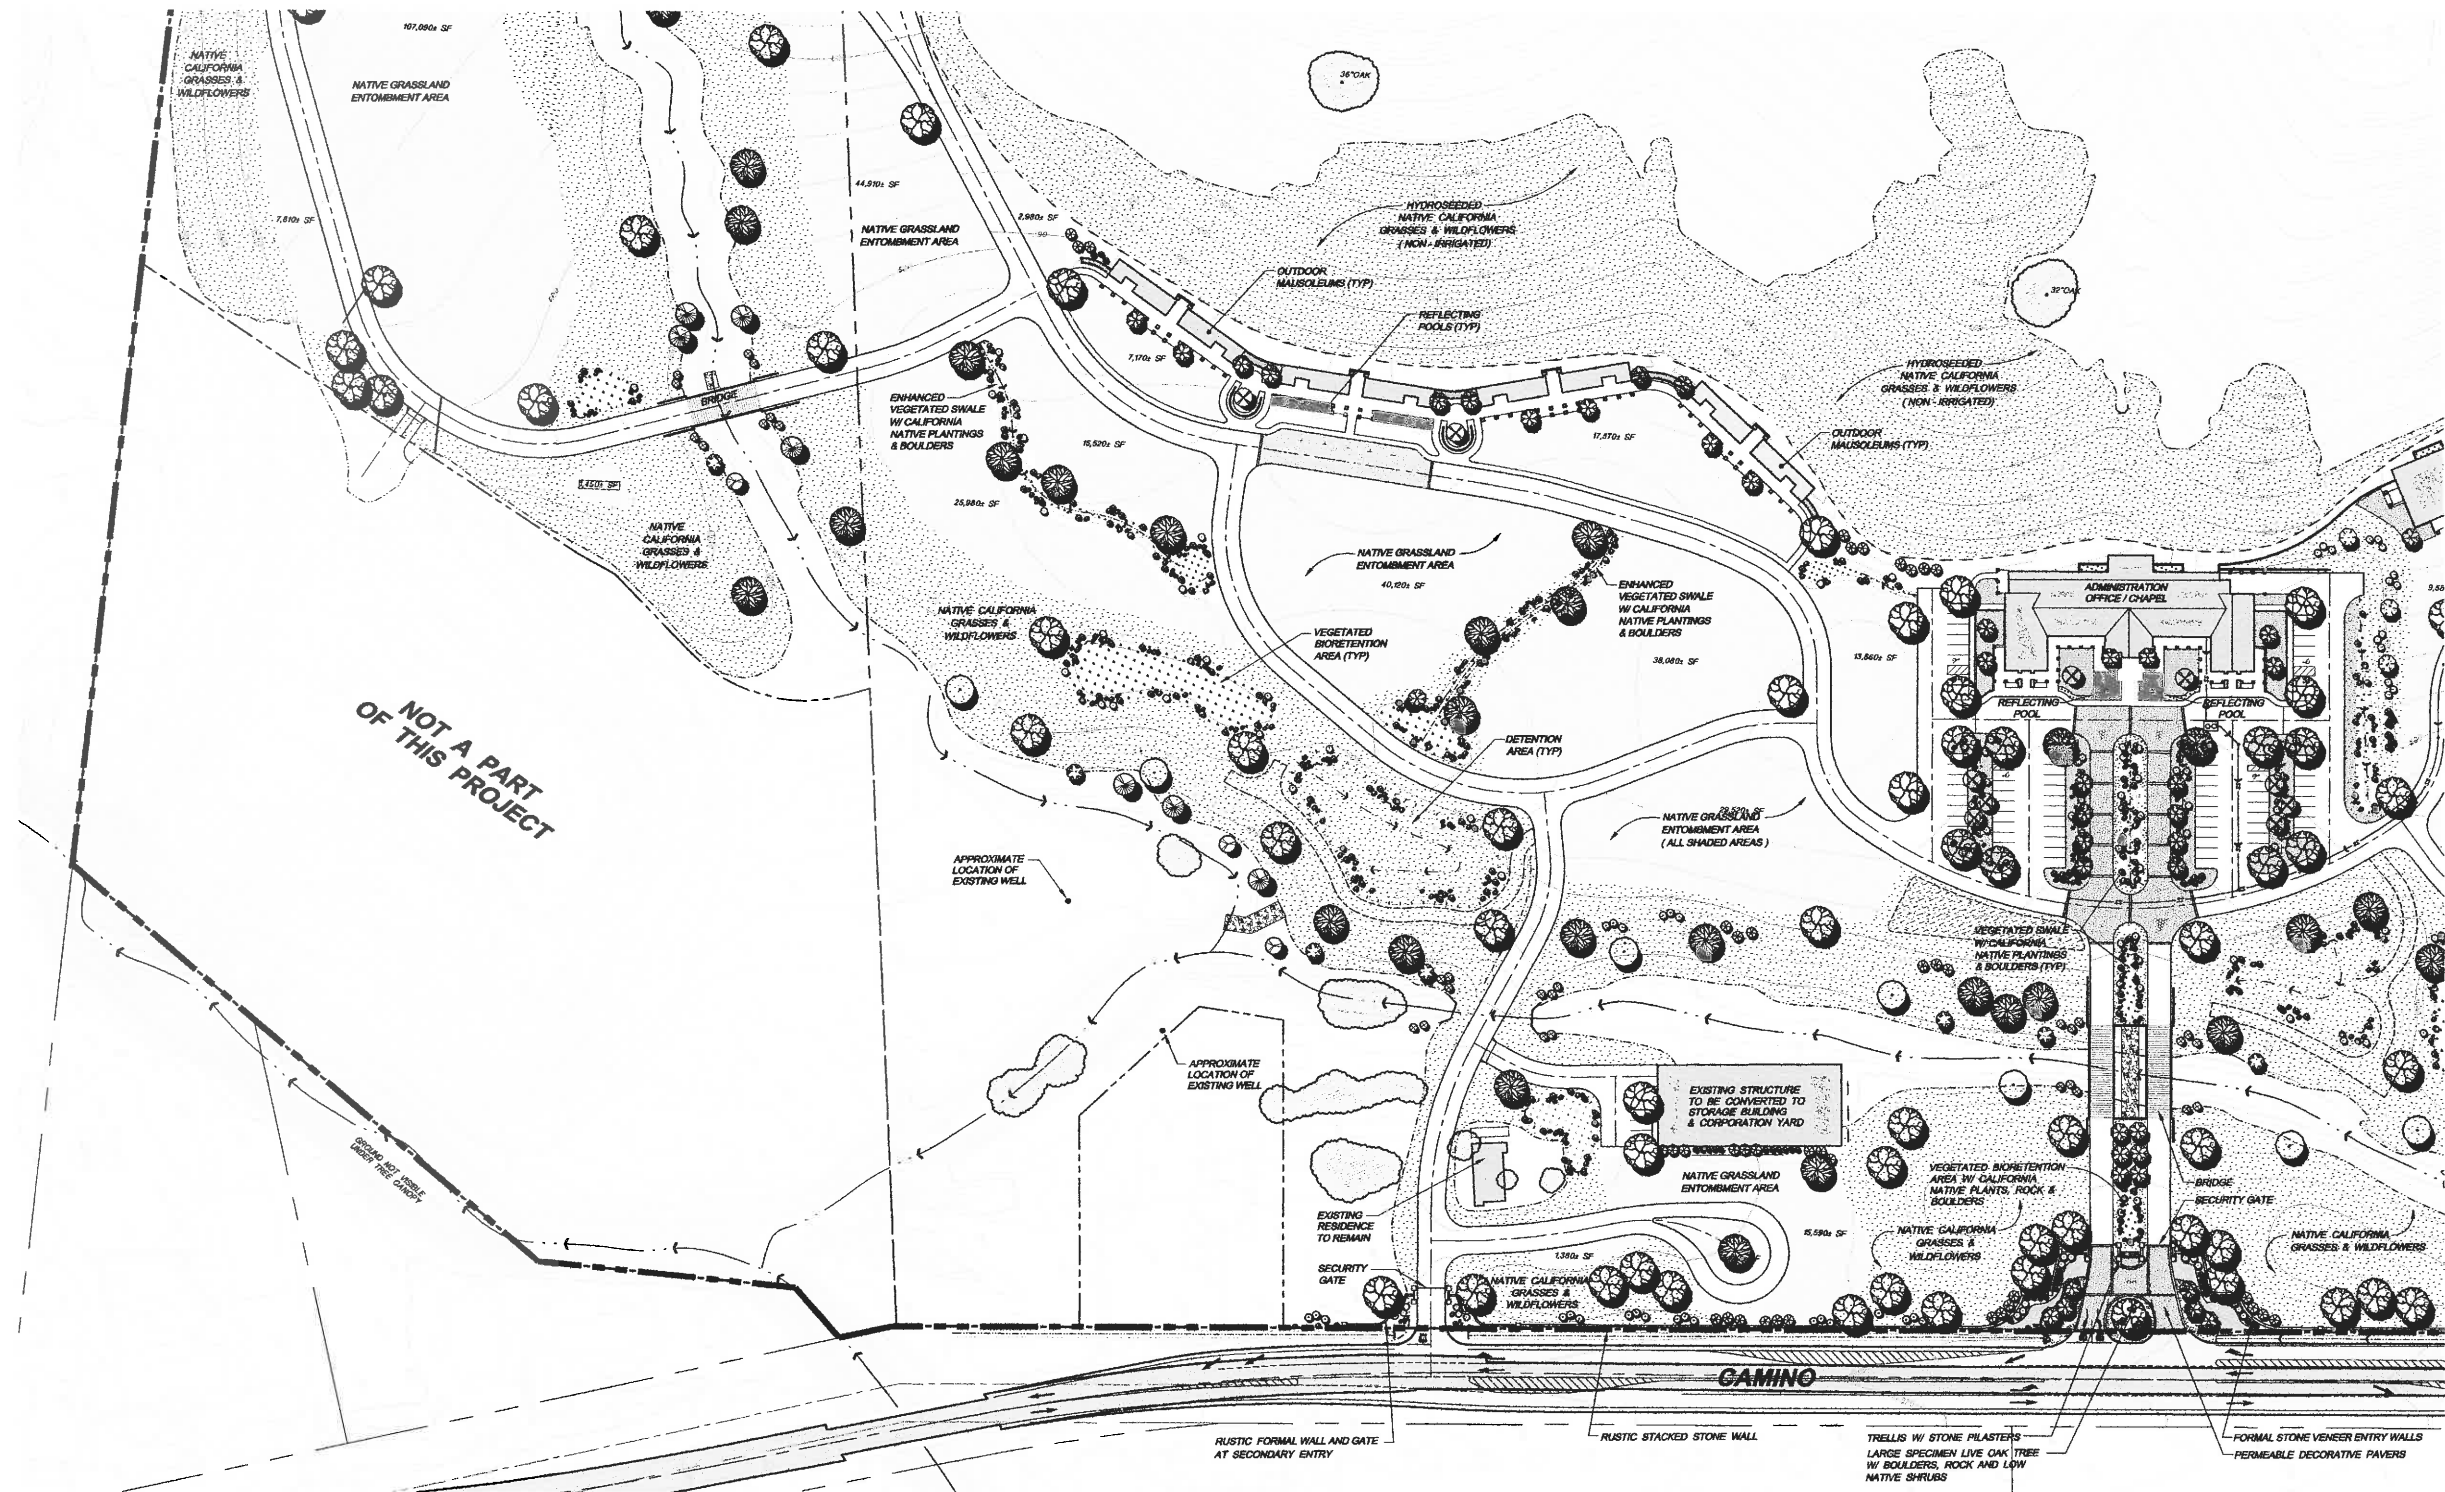

CREEKSIDE MEMORIAL PARK

TASSAJARA VALLEY, CONTRA COSTA COUNTY, CALIFORNIA

WATER EFFICIENT PLAN

CONCEPTUAL LANDSCAPE PLAN

DATE: FEBRUARY 6, 2017

CREEKSIDE MEMORIAL PARK

TASSAJARA VALLEY, CONTRA COSTA COUNTY, CALIFORNIA

WATER EFFICIENT PLAN CONCEPTUAL LANDSCAPE PLAN

DATE: FEBRUARY 6, 2017

CREEKSIDE MEMORIAL PARK

TASSAJARA VALLEY, CONTRA COSTA COUNTY, CALIFORNIA

WATER EFFICIENT PLAN

CONCEPTUAL LANDSCAPE PLAN

DATE: FEBRUARY 6, 2017