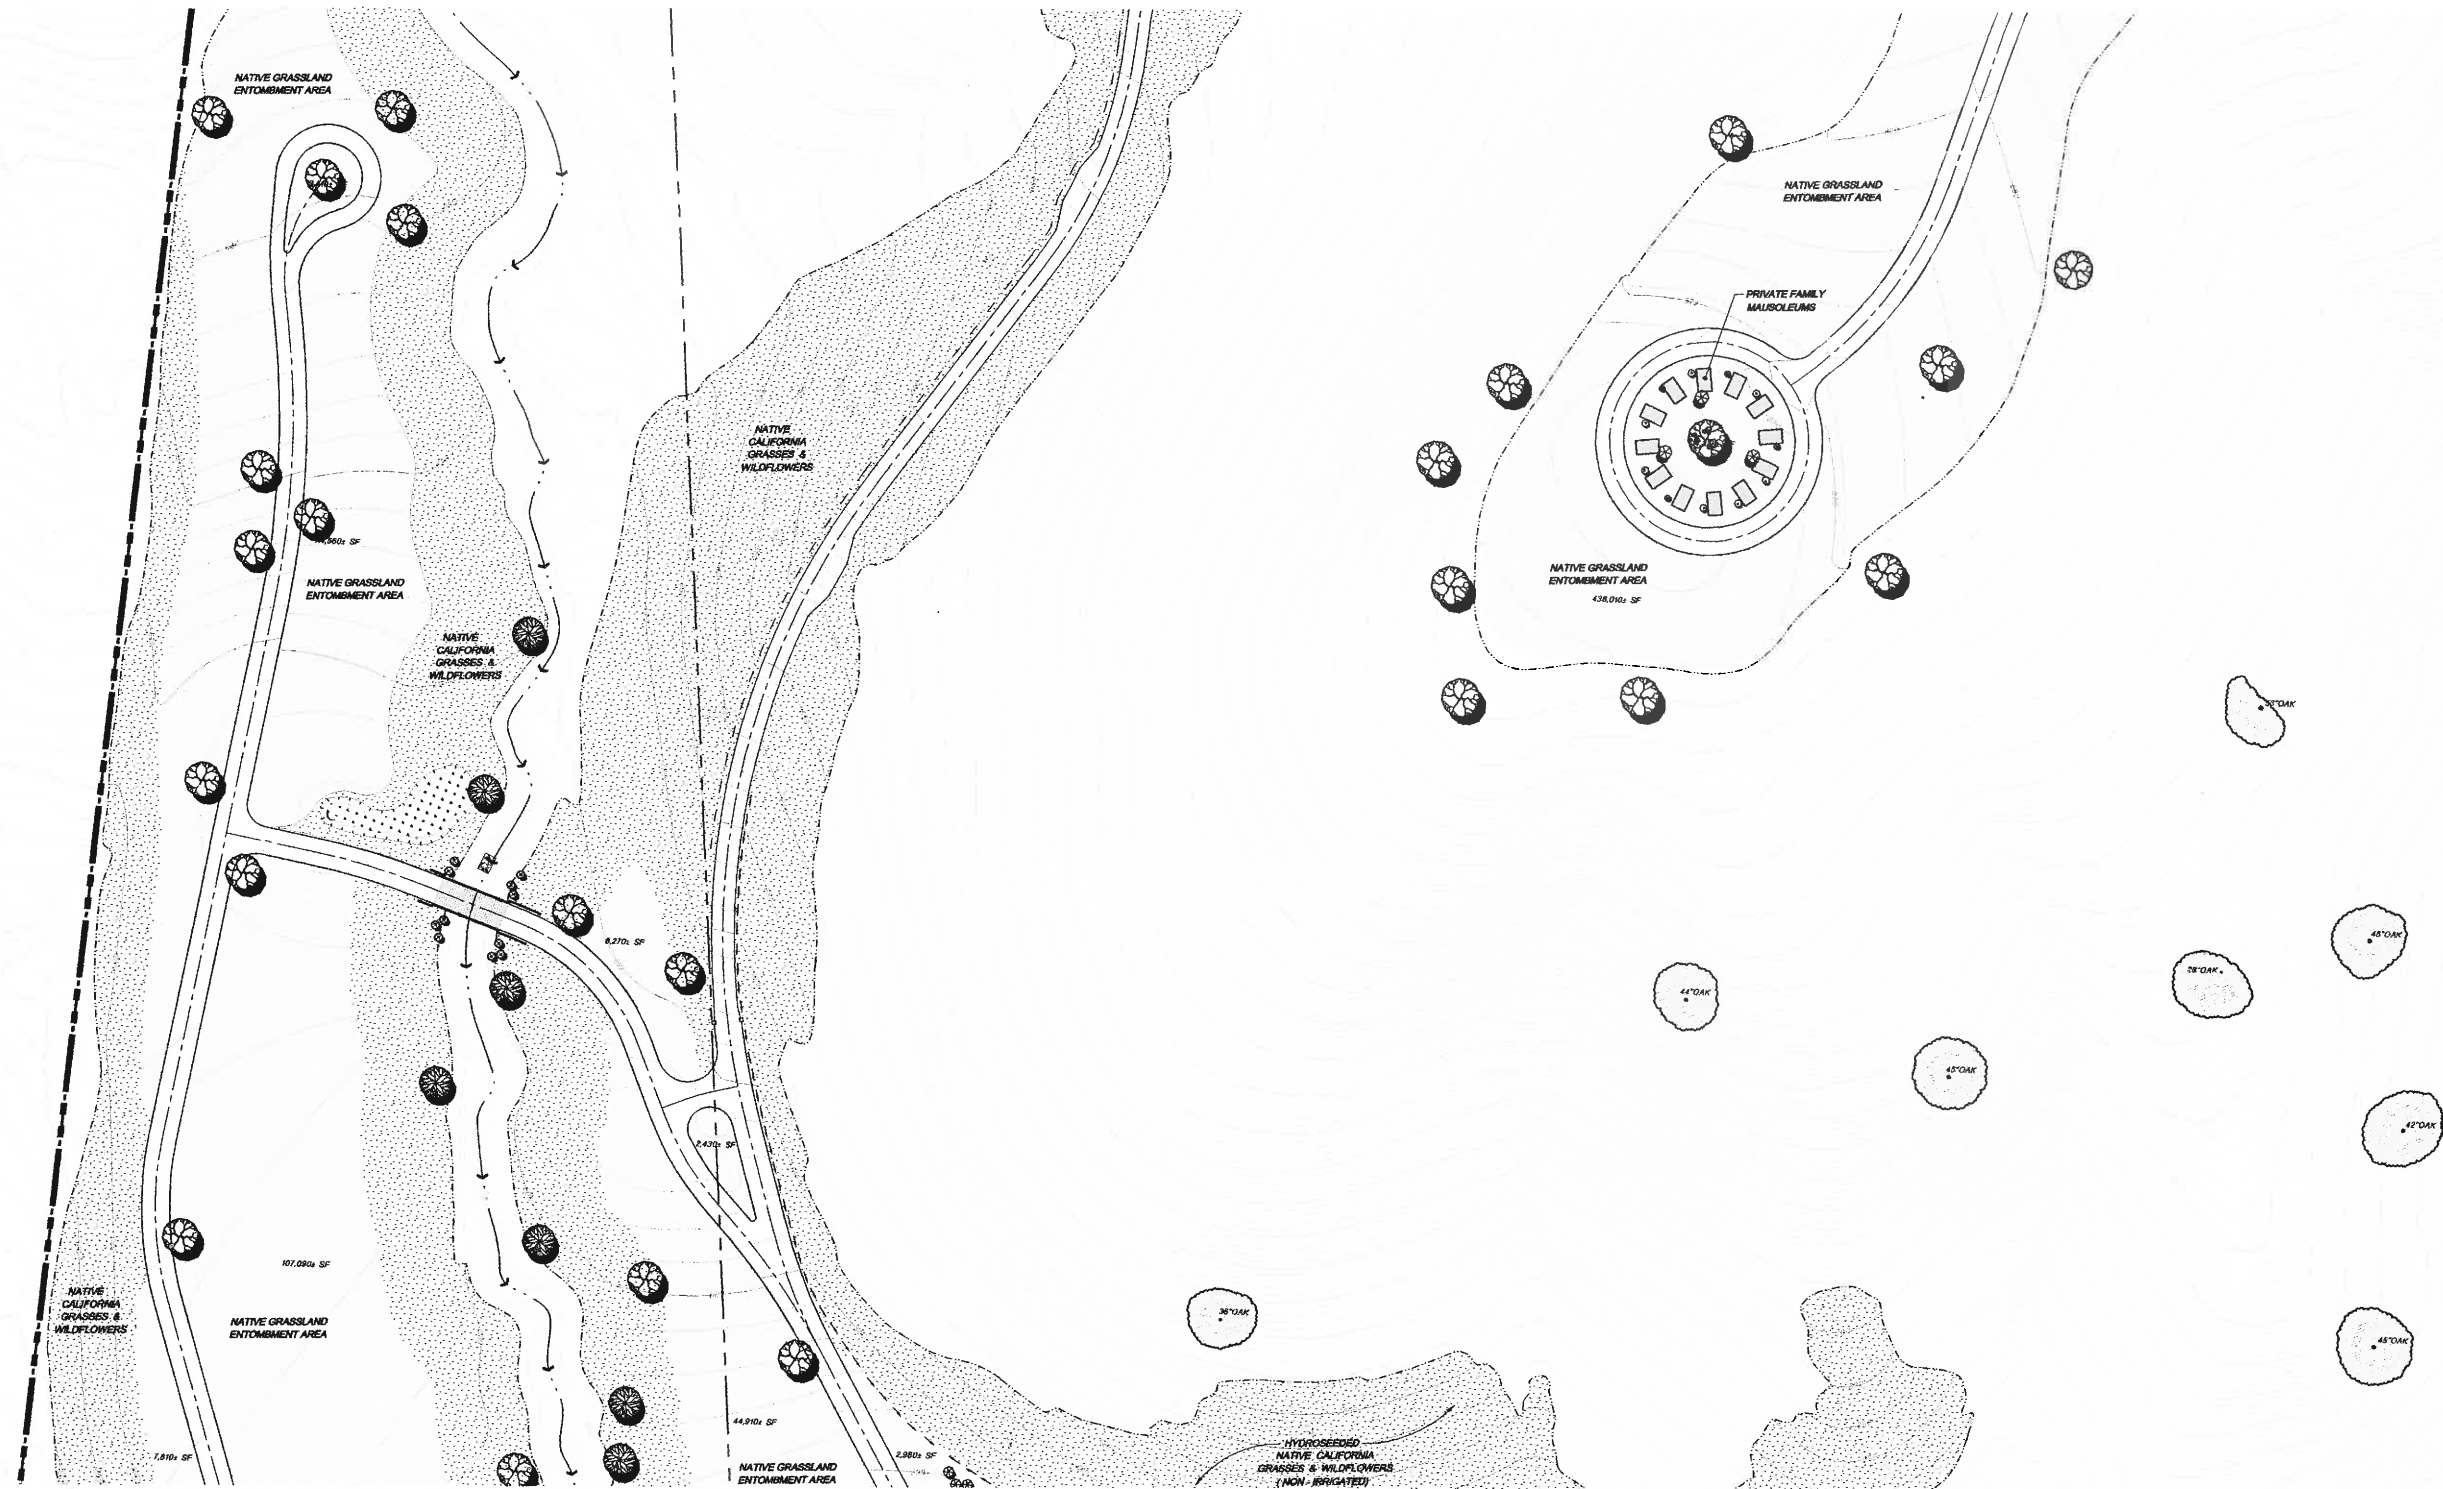

CREEKSIDE MEMORIAL PARK

TASSAJARA VALLEY, CONTRA COSTA COUNTY, CALIFORNIA

WATER EFFICIENT PLAN

CONCEPTUAL LANDSCAPE PLAN

DATE: FEBRUARY 6, 2017

CREEKSIDE MEMORIAL PARK

TASSAJARA VALLEY, CONTRA COSTA COUNTY, CALIFORNIA

WATER EFFICIENT PLAN CONCEPTUAL LANDSCAPE PLAN

DATE: FEBRUARY 6, 2017

CREEKSIDE MEMORIAL PARK

TASSAJARA VALLEY, CONTRA COSTA COUNTY, CALIFORNIA

WATER EFFICIENT PLAN

CONCEPTUAL LANDSCAPE PLAN

DATE: FEBRUARY 6, 2017