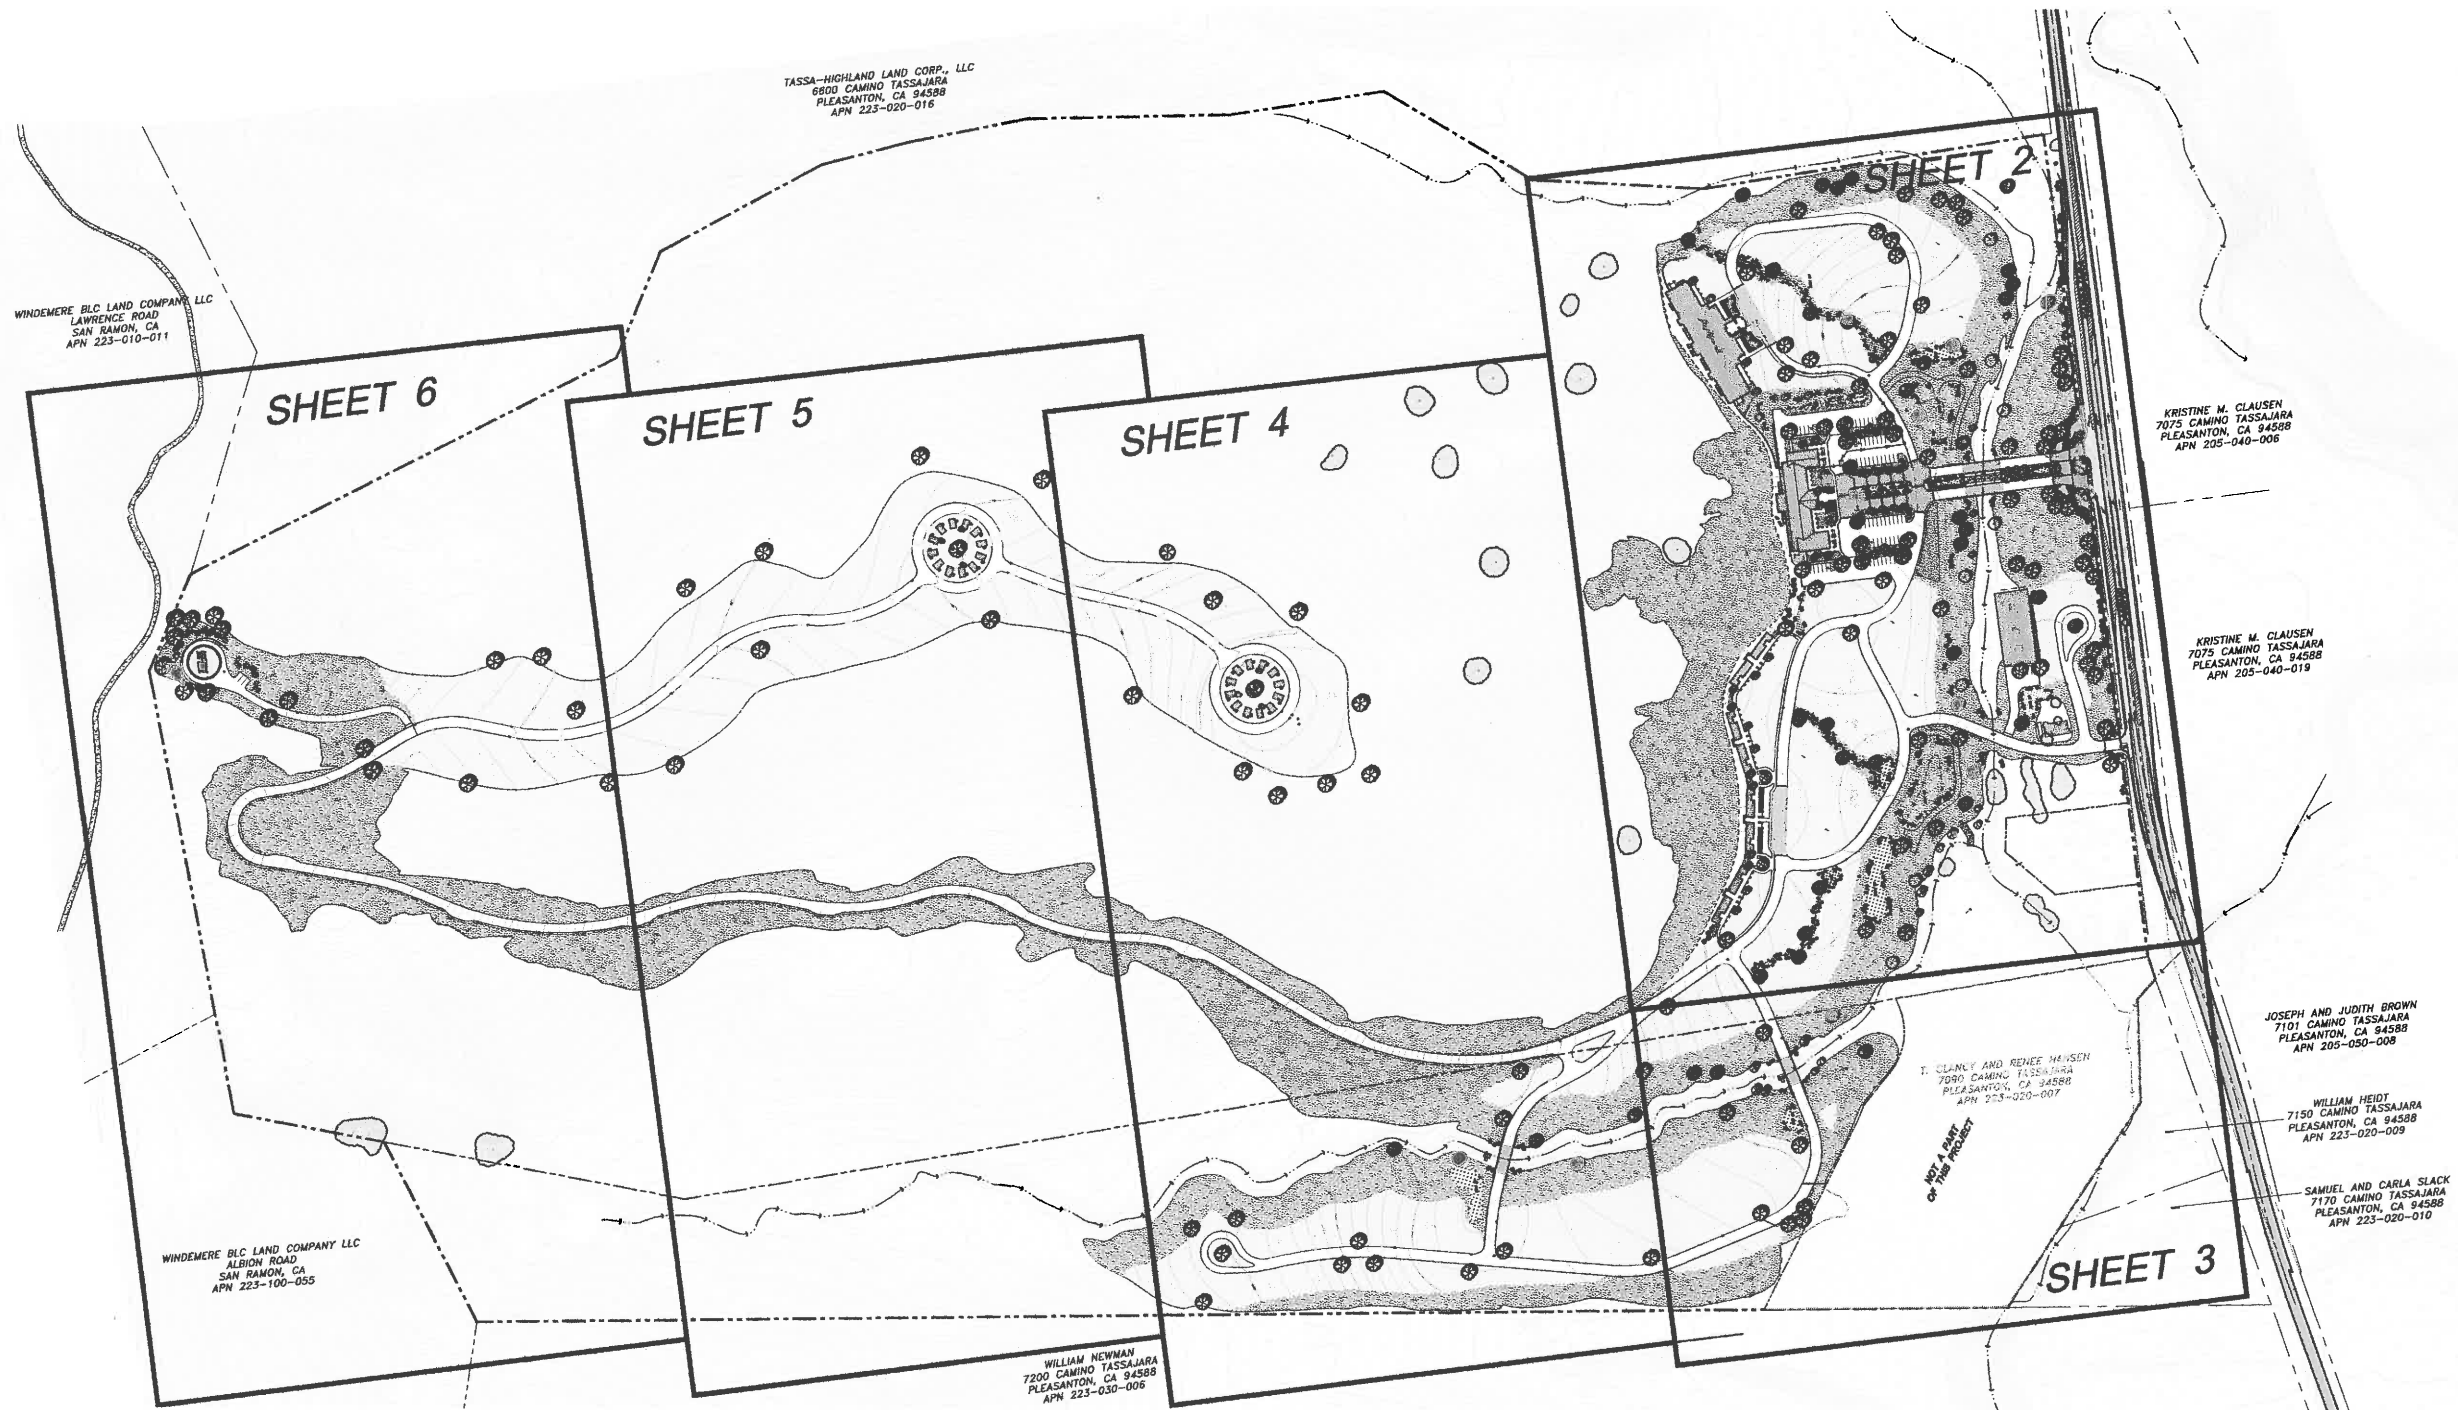

CREEKSIDE MEMORIAL PARK

TASSAJARA VALLEY, CONTRA COSTA COUNTY, CALIFORNIA

WATER EFFICIENT PLAN

CONCEPTUAL LANDSCAPE PLAN

DATE: FEBRUARY 6, 2017

CREEKSIDE MEMORIAL PARK

TASSAJARA VALLEY, CONTRA COSTA COUNTY, CALIFORNIA