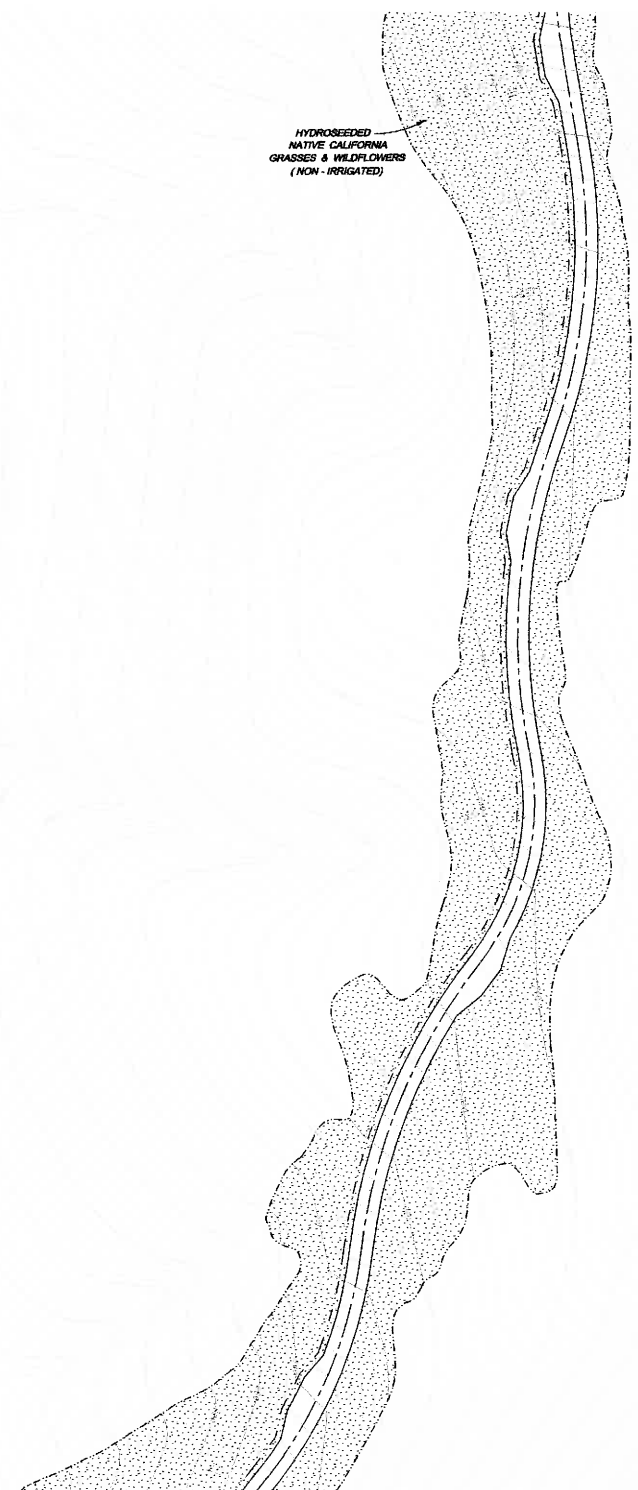

CREEKSIDE MEMORIAL PARK

TASSAJARA VALLEY, CONTRA COSTA COUNTY, CALIFORNIA

WATER EFFICIENT PLAN

CONCEPTUAL LANDSCAPE PLAN

DATE: FEBRUARY 6, 2017

CREEKSIDE MEMORIAL PARK

TASSAJARA VALLEY, CONTRA COSTA COUNTY, CALIFORNIA

WATER EFFICIENT PLAN CONCEPTUAL LANDSCAPE PLAN

DATE: FEBRUARY 6, 2017

CREEKSIDE MEMORIAL PARK

TASSAJARA VALLEY, CONTRA COSTA COUNTY, CALIFORNIA

WATER EFFICIENT PLAN

CONCEPTUAL LANDSCAPE PLAN

DATE: FEBRUARY 6, 2017