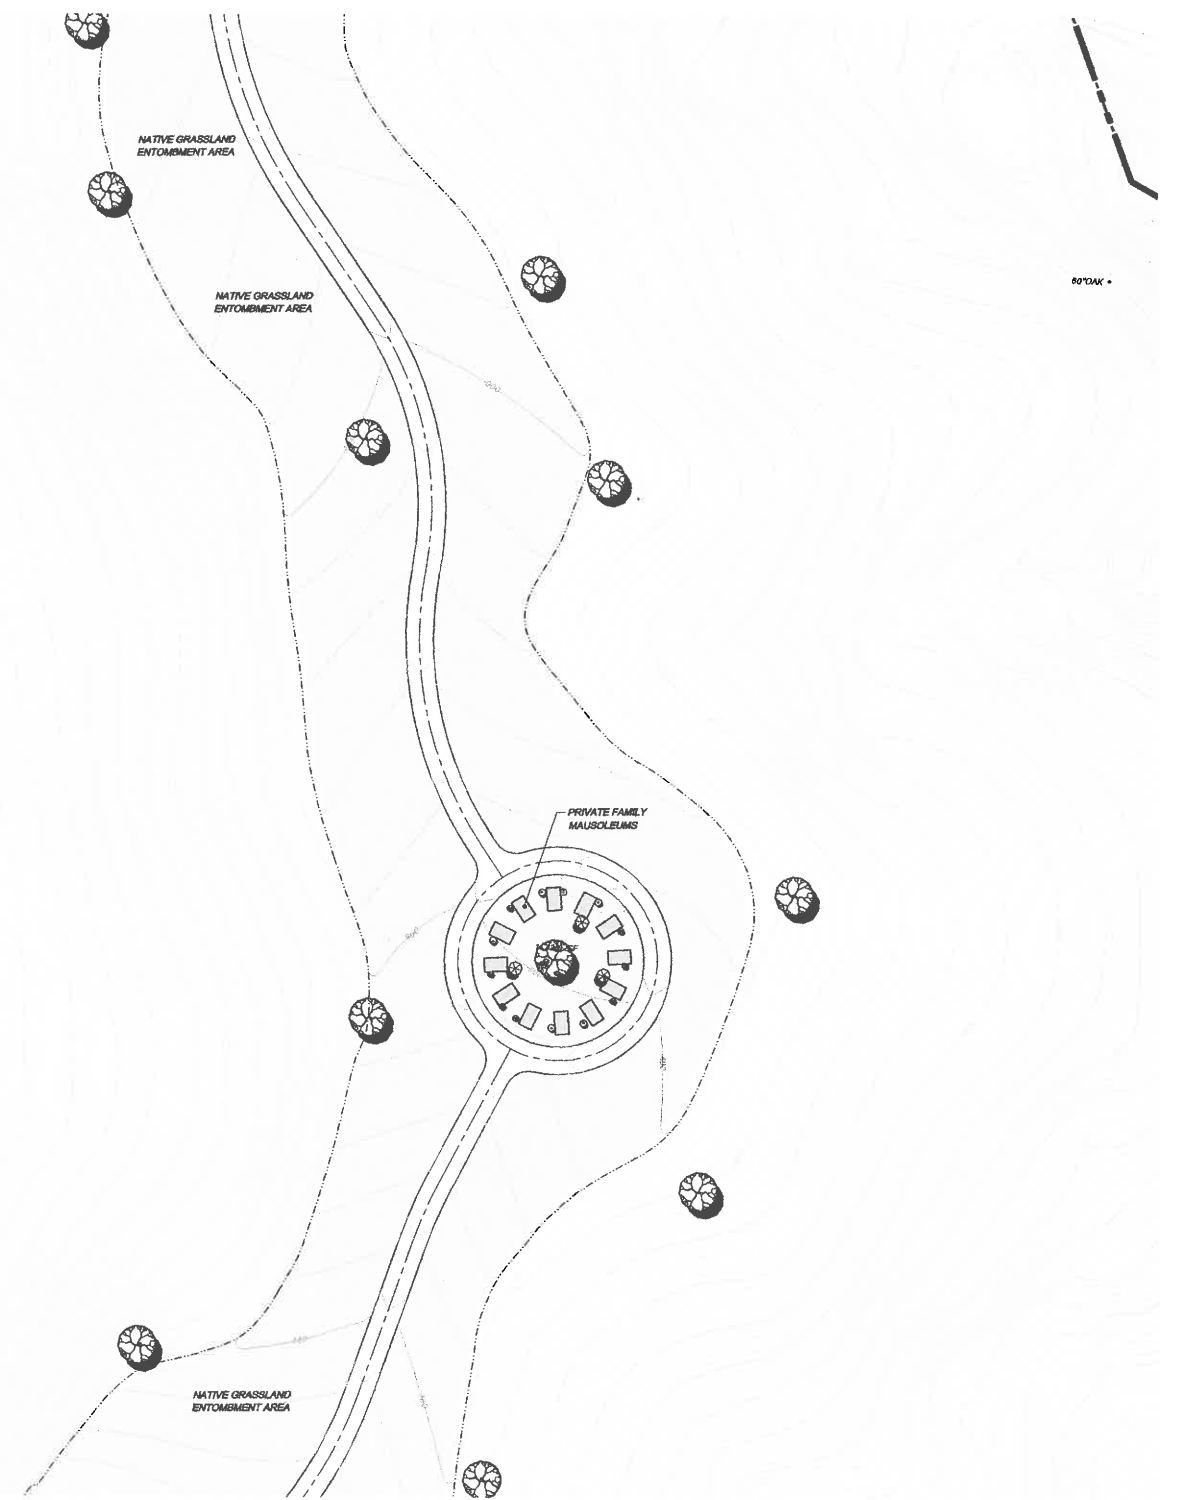

CREEKSIDE MEMORIAL PARK

TASSAJARA VALLEY, CONTRA COSTA COUNTY, CALIFORNIA

WATER EFFICIENT PLAN

CONCEPTUAL LANDSCAPE PLAN

DATE: FEBRUARY 6, 2017

CREEKSIDE MEMORIAL PARK

TASSAJARA VALLEY, CONTRA COSTA COUNTY, CALIFORNIA

WATER EFFICIENT PLAN CONCEPTUAL LANDSCAPE PLAN

DATE: FEBRUARY 6, 2017

CREEKSIDE MEMORIAL PARK

TASSAJARA VALLEY, CONTRA COSTA COUNTY, CALIFORNIA

WATER EFFICIENT PLAN

CONCEPTUAL LANDSCAPE PLAN

DATE: FEBRUARY 6, 2017