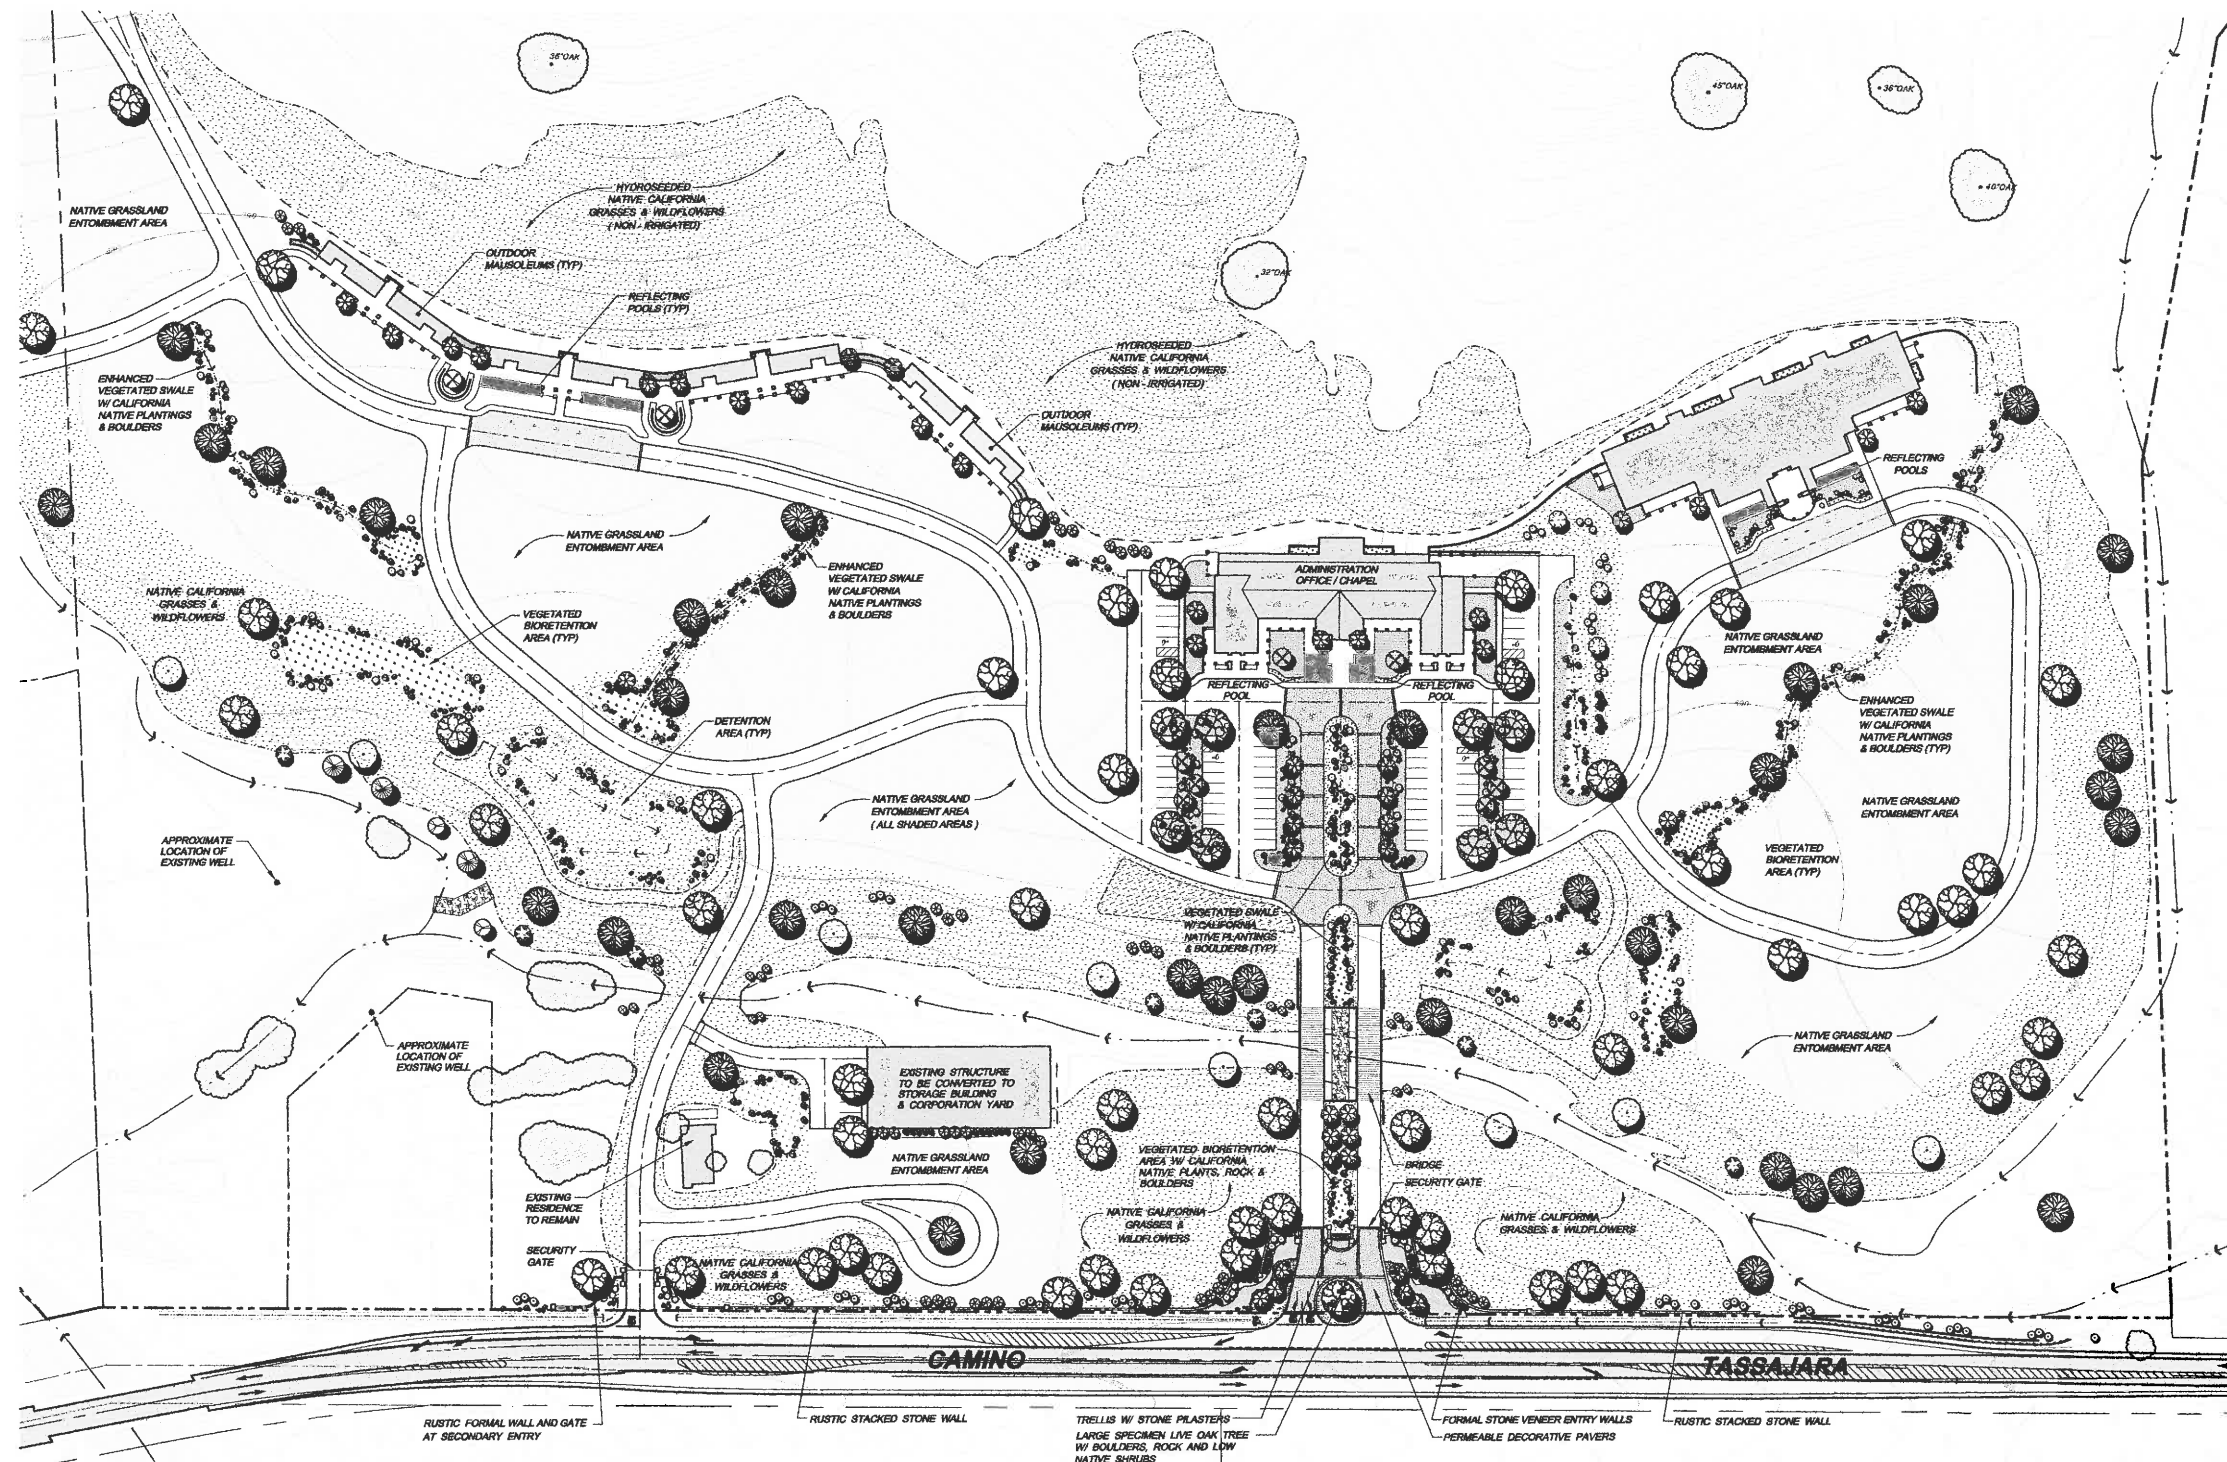

CREEKSIDE MEMORIAL PARK

TASSAJARA VALLEY, CONTRA COSTA COUNTY, CALIFORNIA

WATER EFFICIENT PLAN

CONCEPTUAL LANDSCAPE PLAN

DATE: FEBRUARY 6, 2017

1. **KEY PRELIMINARY PLANT PALETTE**
2. **TREES**
3. AEQUILUS CALIFORNICA ... CALIFORNIA BUCKEYE
   - CERCIS OCCIDENTALIS ... WESTERN REDBUD
   - CHILOPSIS LINEARIS ... DESERT WILLOW
   - QUERCUS AGRIFOLIA ... COAST LIVE OAK
   - QUERCUS LOBATA ... VALLEY OAK
   - SALIX LAEVIGATA ... RED WILLOW
   - SALIX LASIOLEPIS ... ARROYO WILLOW
4. **SHRUBS**
5. ARCTOSTAPHYLOS D. HOWARD MCMINN ... MANZANITA
   - BACCHARIS P. SPP. CONSANGUINEA ... CHAPARRAL BROOM
   - CEANOETHUS 'DARK STAK' ... CALIFORNIA LILAC
   - FREMONTODENDRON CALIFORNICUM ... CALIF. FLANNELBUSH
   - HETEROMELES ARBUTIFOLIA ... TOYON
   - RHAMNUS CALIFORNICA 'EVE CASE' ... COFFEEBERRY
   - ROSA CALIFORNICA ... CALIFORNIA WILD ROSE
   - SAMBUCUS MEXICANA ... BLUE ELDERBERRY
6. **GROUNDCOVERS**
7. ARCTOSTAPHYLOS 'EMERALD CARPET' ... CARPET MANZANITA
   - ROSMARINUS O. 'PROSTRATUS' ... TRAILING ROSEMARY
   - MULCH AREAS- ALL PLANTING BEDS TO RECEIVE 3-4 INCHES
8. **VEGETATED BIORETENTION AREA**
9. **BOTTOM AREA (PERIODIC INUNDATION)**
10. CAREX SPP. ... SEDGE
    - JUNCUS SPP. ... RUSH
11. **SIDE SLOPE AREA (LITTLE TO NO INUNDATION)**
12. FESTUCA CALIFORNICA ... CALIFORNIA FESCUE
    - LEYMUS CONDENSATUS 'CANYON PRINCE' ... WILD RYE
    - ACHILLEA MILENEFOLIUM CALISTOGA ... WESTERN YARROW
    - BOUTELOUA GRACIOSA ... BLUE GRAMA GRASS
    - MULLENBERGIA RIGENS ... DEEK GRASS
    - SOLIDAGO CALIFORNICA ... CALIFORNIA GOLDENROD
13. **UPPER DRY SLOPE AREA**
14. BACCHARIS PP. 'PIGEON POINT' ... DWF COYOTE BRUSH
    - CEANOETHUS M. 'VALLEY VIOLET' ... DWARF CALIFORNIA LILAC
    - DIPLOCLADUS ALBERTIUS ... STICKY MONKEY FLOWER
    - EPILIBIUM CANUM ... CALIFORNIA FUSCIA
    - ERIOGONUM FASC. FOLIOLOSUM ... CALIFORNIA BUCKWHEAT
    - LUPINUS ALBIFRONS ... BUSH LUPINE
    - ROSA HYBRID ... FLOWER CARPET ROSE
    - SALVIA CLEVELANDII 'CELESTIAL BLUE' ... PURPLE SAGE
15. **NATIVE HYDROSEED GRASSES & WILDFLOWERS**
16. BROMIUS CARINATUS ... CALIFORNIA BROME
    - CLARKIA PURPUREA SPP. QUADRIVULERA ... CLARKIA
    - ESCHSCHOLZIA CALIFORNICA ... CALIFORNIA POPPY
    - LEYMUS TRITICOIDES ... CREEPING WILDRYE
    - LUPINUS MICROCARPUS ... CHICK LUPINE
    - NASSELLA PULCHRA ... PURPLE NEEDLE GRASS
    - RANUNCULUS CALIFORNICUS ... CALIFORNIA BUTTERCUP
    - SISYRINCHIUM BELLUM ... BLUE EYED GRASS
17. **ENTOMBMENT AREA**
18. NON IRRIGATED CALIFORNIA NATIVE ANNUAL & PERENNIAL GRASSES WITH COMPACTED DECOMPOSED GOLD GRANITE PATHWAYS, MULCHED AND ROCK AREAS, BOULDERS AND BENCH SEATING
19. **SONOMA FIELDSTONE BOULDERS**
20. 1 1/2" - 4 1/2" DIAMETER
21. **DECORATIVE ROCK**
22. 3/8" CRUSHED LDD
23. **EXISTING TREE**
24. EXISTING TREE TRUNK SURVEYED & IDENTIFIED TO BE SAVED IF POSSIBLE